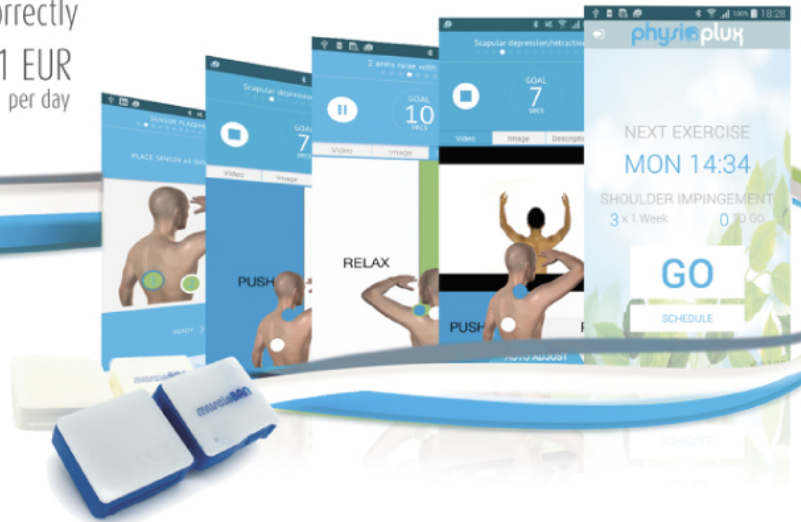

physioplux TRAINER

patient does exercises outside the clinic, correctly
starting at 1 EUR
per day

Physiotherapist prescribes biofeedback exercises

physioplux GO

low-cost EMG biofeedback on your phone
freelancer physiotherapists | personal trainers